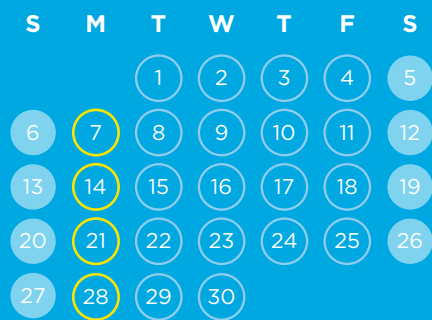

**January** Instructional Days: 9

**February** Instructional Days: 20

**March** Instructional Days: 13

**April** Instructional Days: 16

**May** Instructional Days: 21

**June** Instructional Days: 15

**July** Instructional Days: 9

**August** Instructional Days: 21

**September** Instructional Days: 21

**October** Instructional Days: 15

**November** Instructional Days: 22

**December** Instructional Days: 7

**Term Dates:** 19 January - 17 March (42 days) | 5 April - 23 June (52 days) | 19 July - 29 September (51 days) | 11 October - 9 December (44 days)  
**School Hours:** Grade R and 1 Regular Days 7:45am- 2:30pm | Grade 2 and 3 Regular Days 7:45am- 3:00pm | Grades 4-7 Regular Days 7:45am-3:30pm  
**Minimum Days:** 7:45am - 1:00pm **Report Card Conferences (Minimum Days):** 5-8 April | 19-22 July | 11-14 October | 5-9 December  
**Public Holidays:** 1 January - New Year's Day | 21 March - Human Rights Day | 15 April - Good Friday | 18 April - Family Day | 27 April - Freedom Day | 1 May - Workers' Day  
 2 May - School holiday | 16 June - Youth Day | 17 June - School holiday | 8 August - School holiday | 9 August National Women's Day | 24 September - Heritage Day  
 16 December - Day of Reconciliation | 25 December - Christmas Day | 26 December - Day of Goodwill **Instructional Days:** 190 total