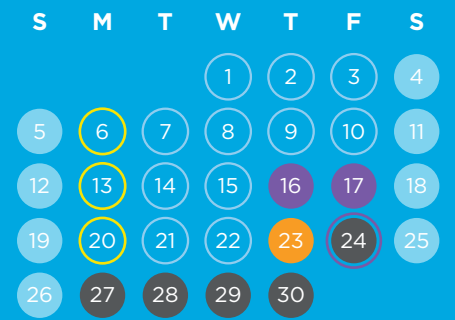

**January** Instructional Days: 9

**February** Instructional Days: 20

**March** Instructional Days: 13

**April** Instructional Days: 16

**May** Instructional Days: 21

**June** Instructional Days: 15

**July** Instructional Days: 9

**August** Instructional Days: 21

**September** Instructional Days: 21

**October** Instructional Days: 15

**November** Instructional Days: 22

**December** Instructional Days: 7

**Term Dates:** 19 January - 17 March (42 days) | 5 April - 23 June (52 days) | 19 July - 29 September (51 days) | 11 October - 9 December (44 days)  
**School Hours:** Grade R and 1 Regular Days 7:45am- 2:30pm | Grade 2 and 3 Regular Days 7:45am- 3:00pm | Grades 4-7 Regular Days 7:45am-3:30pm  
**Minimum Days:** 7:45am - 1:00pm **Report Card Conferences (Minimum Days):** 5-8 April | 19-22 July | 11-14 October | 5-9 December  
**Public Holidays:** 1 January - New Year's Day | 21 March - Human Rights Day | 15 April - Good Friday | 18 April - Family Day | 27 April - Freedom Day | 1 May - Workers' Day  
 2 May - School holiday | 16 June - Youth Day | 17 June - School holiday | 8 August - School holiday | 9 August National Women's Day | 24 September - Heritage Day  
 16 December - Day of Reconciliation | 25 December - Christmas Day | 26 December - Day of Goodwill **Instructional Days:** 190 total