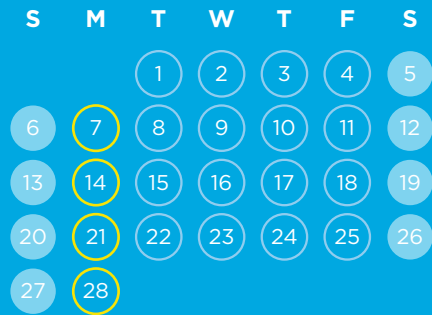

**2022 PRIMARY SCHOOL  
INSTRUCTIONAL CALENDAR**  
Grades R-7

**Key**

- School term starts
- School term ends
- Public and school holidays (Closed for Scholars and Staff)
- Minimum Day (1:00PM dismissal)
- Term holidays (Schools closed)
- Professional development and staff workdays (Schools closed for Scholars)
- Leader Workdays (closed for Scholars)

**January** Instructional Days: 9

**February** Instructional Days: 20

**March** Instructional Days: 13

**April** Instructional Days: 16

**May** Instructional Days: 21

**June** Instructional Days: 15

**July** Instructional Days: 9

**August** Instructional Days: 21

**September** Instructional Days: 21

**October** Instructional Days: 15

**November** Instructional Days: 22

**December** Instructional Days: 7

**Term Dates:** 19 January - 17 March (42 days) | 5 April - 23 June (52 days) | 19 July - 29 September (51 days) | 11 October - 9 December (44 days)  
**School Hours:** Grade R and 1 Regular Days 7:45am- 2:30pm | Grade 2 and 3 Regular Days 7:45am- 3:00pm | Grades 4-7 Regular Days 7:45am-3:30pm  
**Minimum Days:** 7:45am - 1:00pm **Report Card Conferences (Minimum Days):** 5-8 April | 19-22 July | 11-14 October | 5-9 December  
**Public Holidays:** 1 January - New Year's Day | 21 March - Human Rights Day | 15 April - Good Friday | 18 April - Family Day | 27 April - Freedom Day | 1 May - Workers' Day  
 2 May - School holiday | 16 June - Youth Day | 17 June - School holiday | 8 August - School holiday | 9 August National Women's Day | 24 September - Heritage Day  
 16 December - Day of Reconciliation | 25 December - Christmas Day | 26 December - Day of Goodwill **Instructional Days:** 190 total