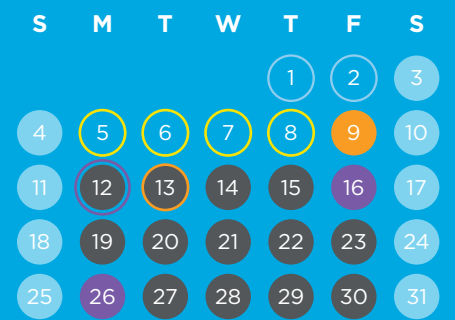

**January** Instructional Days: 9

**February** Instructional Days: 20

**March** Instructional Days: 13

**April** Instructional Days: 16

**May** Instructional Days: 21

**June** Instructional Days: 15

**July** Instructional Days: 9

**August** Instructional Days: 21

**September** Instructional Days: 21

**October** Instructional Days: 15

**November** Instructional Days: 22

**December** Instructional Days: 7

**Term Dates:** 19 January - 17 March (42 days) | 5 April - 23 June (52 days) | 19 July - 29 September (51 days) | 11 October - 9 December (44 days)  
**School Hours:** Grade R and 1 Regular Days 7:45am- 2:30pm | Grade 2 and 3 Regular Days 7:45am- 3:00pm | Grades 4-7 Regular Days 7:45am-3:30pm  
**Minimum Days:** 7:45am - 1:00pm **Report Card Conferences (Minimum Days):** 5-8 April | 19-22 July | 11-14 October | 5-9 December  
**Public Holidays:** 1 January - New Year's Day | 21 March - Human Rights Day | 15 April - Good Friday | 18 April - Family Day | 27 April - Freedom Day | 1 May - Workers' Day  
 2 May - School holiday | 16 June - Youth Day | 17 June - School holiday | 8 August - School holiday | 9 August National Women's Day | 24 September - Heritage Day  
 16 December - Day of Reconciliation | 25 December - Christmas Day | 26 December - Day of Goodwill **Instructional Days:** 190 total