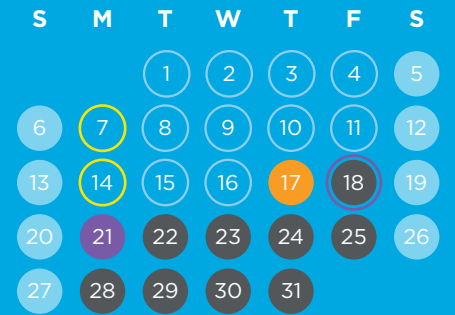

**2022 PRIMARY SCHOOL  
INSTRUCTIONAL CALENDAR**  
Grades R-7

**Key**

- School term starts
- School term ends
- Public and school holidays (Closed for Scholars and Staff)
- Minimum Day (1:00PM dismissal)
- Term holidays (Schools closed)
- Professional development and staff workdays (Schools closed for Scholars)
- Leader Workdays (closed for Scholars)

**January** Instructional Days: 9

**February** Instructional Days: 20

**March** Instructional Days: 13

**April** Instructional Days: 16

**May** Instructional Days: 21

**June** Instructional Days: 15

**July** Instructional Days: 9

**August** Instructional Days: 21

**September** Instructional Days: 21

**October** Instructional Days: 15

**November** Instructional Days: 22

**December** Instructional Days: 7

**Term Dates:** 19 January - 17 March (42 days) | 5 April - 23 June (52 days) | 19 July - 29 September (51 days) | 11 October - 9 December (44 days)  
**School Hours:** Grade R and 1 Regular Days 7:45am- 2:30pm | Grade 2 and 3 Regular Days 7:45am- 3:00pm | Grades 4-7 Regular Days 7:45am-3:30pm  
**Minimum Days:** 7:45am - 1:00pm **Report Card Conferences (Minimum Days):** 5-8 April | 19-22 July | 11-14 October | 5-9 December  
**Public Holidays:** 1 January - New Year's Day | 21 March - Human Rights Day | 15 April - Good Friday | 18 April - Family Day | 27 April - Freedom Day | 1 May - Workers' Day  
 2 May - School holiday | 16 June - Youth Day | 17 June - School holiday | 8 August - School holiday | 9 August National Women's Day | 24 September - Heritage Day  
 16 December - Day of Reconciliation | 25 December - Christmas Day | 26 December - Day of Goodwill **Instructional Days:** 190 total