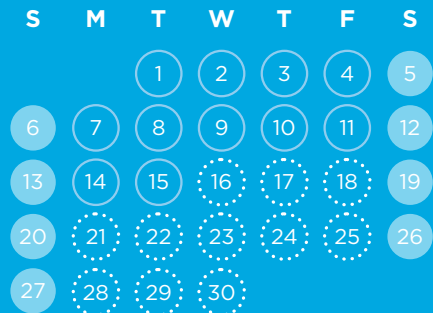

January Instructional Days: 9

February Instructional Days: 20

March Instructional Days: 14

April Instructional Days: 15

May Instructional Days: 21

June Instructional Days: 16

July Instructional Days: 8

August Instructional Days: 21

September Instructional Days: 22

October Instructional Days: 14

November Instructional Days: 22

December Instructional Days: 2

Term Dates: 19 January- 18 March, 2022 (43 Days) | 6 April- 24 June, 2022 (52 Days) | 20 July- 30 September, 2022 (51 Days) | 12 October- 2 December, 2022 (38 Days)
School Hours: Grade 8 and 9 Regular Days 7:30am- 2:30pm. Grade 10 and 11 Regular Days 7:30am- 2:45pm. Minimum Days 7:30am-1:00pm.
Report Card Conferences: Held after school, with no change in instructional hours. 5-7 April, 2022 | 19-21 July, 2022 | 11-13 October, 2022
Minimum Days: 18 March, Last Day of Term 1 for Scholars | 1-21 June, FET minimum days, Mid-year exams | 24 June, Last Day of Term 2 for Scholars | 30 September, Last Day of Term 3 for Scholars | 16 November-2 December, End-of-Year Examinations | 2 December, Last Day of Term 4 for Scholars
Public Holidays: 1 January - New Year's Day | 21 March - Human Rights Day | 15 April - Good Friday | 18 April - Family Day | 1 May - Workers' Day | 2 May - School holiday | 16 June - Youth Day | 17 June - School holiday | 8 August - School holiday | 9 August National Women's Day | 24 September - Heritage Day | 16 December - Day of Reconciliation | 25 December - Christmas Day | 26 December - Day of Goodwill **Instructional Days:** 184 total