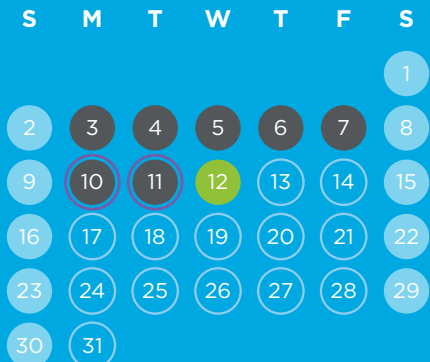

January Instructional Days: 9

February Instructional Days: 20

March Instructional Days: 14

April Instructional Days: 15

May Instructional Days: 21

June Instructional Days: 16

July Instructional Days: 8

August Instructional Days: 21

September Instructional Days: 22

October Instructional Days: 14

November Instructional Days: 22

December Instructional Days: 2

Term Dates: 19 January- 18 March, 2022 (43 Days) | 6 April- 24 June, 2022 (52 Days) | 20 July- 30 September, 2022 (51 Days) | 12 October- 2 December, 2022 (38 Days)
School Hours: Grade 8 and 9 Regular Days 7:30am- 2:30pm. Grade 10 and 11 Regular Days 7:30am- 2:45pm. Minimum Days 7:30am-1:00pm.
Report Card Conferences: Held after school, with no change in instructional hours. 5-7 April, 2022 | 19-21 July, 2022 | 11-13 October, 2022
Minimum Days: 18 March, Last Day of Term 1 for Scholars | 1-21 June, FET minimum days, Mid-year exams | 24 June, Last Day of Term 2 for Scholars | 30 September, Last Day of Term 3 for Scholars | 16 November-2 December, End-of-Year Examinations | 2 December, Last Day of Term 4 for Scholars
Public Holidays: 1 January - New Year's Day | 21 March - Human Rights Day | 15 April - Good Friday | 18 April - Family Day | 1 May - Workers' Day | 2 May - School holiday | 16 June - Youth Day | 17 June - School holiday | 8 August - School holiday | 9 August National Women's Day | 24 September - Heritage Day | 16 December - Day of Reconciliation | 25 December - Christmas Day | 26 December - Day of Goodwill **Instructional Days:** 184 total