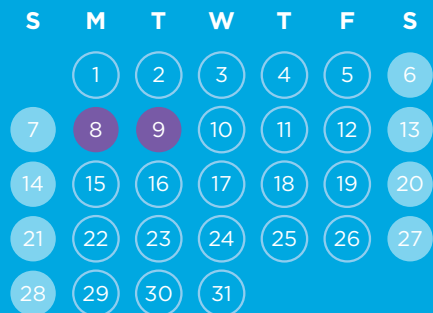

January Instructional Days: 9

February Instructional Days: 20

March Instructional Days: 14

April Instructional Days: 15

May Instructional Days: 21

June Instructional Days: 16

July Instructional Days: 8

August Instructional Days: 21

September Instructional Days: 22

October Instructional Days: 14

November Instructional Days: 22

December Instructional Days: 2

Term Dates: 19 January- 18 March, 2022 (43 Days) | 6 April- 24 June, 2022 (52 Days) | 20 July- 30 September, 2022 (51 Days) | 12 October- 2 December, 2022 (38 Days)
School Hours: Grade 8 and 9 Regular Days 7:30am- 2:30pm. Grade 10 and 11 Regular Days 7:30am- 2:45pm. Minimum Days 7:30am-1:00pm.
Report Card Conferences: Held after school, with no change in instructional hours. 5-7 April, 2022 | 19-21 July, 2022 | 11-13 October, 2022
Minimum Days: 18 March, Last Day of Term 1 for Scholars | 1-21 June, FET minimum days, Mid-year exams | 24 June, Last Day of Term 2 for Scholars | 30 September, Last Day of Term 3 for Scholars | 16 November-2 December, End-of-Year Examinations | 2 December, Last Day of Term 4 for Scholars
Public Holidays: 1 January - New Year's Day | 21 March - Human Rights Day | 15 April - Good Friday | 18 April - Family Day | 1 May - Workers' Day | 2 May - School holiday | 16 June - Youth Day | 17 June - School holiday | 8 August - School holiday | 9 August National Women's Day | 24 September - Heritage Day | 16 December - Day of Reconciliation | 25 December - Christmas Day | 26 December - Day of Goodwill **Instructional Days:** 184 total