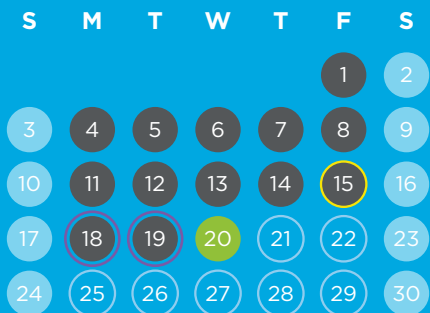

January Instructional Days: 9

February Instructional Days: 20

March Instructional Days: 14

April Instructional Days: 15

May Instructional Days: 21

June Instructional Days: 16

July Instructional Days: 8

August Instructional Days: 21

September Instructional Days: 22

October Instructional Days: 14

November Instructional Days: 22

December Instructional Days: 2

Term Dates: 19 January- 18 March, 2022 (43 Days) | 6 April- 24 June, 2022 (52 Days) | 20 July- 30 September, 2022 (51 Days) | 12 October- 2 December, 2022 (38 Days)
School Hours: Grade 8 and 9 Regular Days 7:30am- 2:30pm. Grade 10 and 11 Regular Days 7:30am- 2:45pm. Minimum Days 7:30am-1:00pm.
Report Card Conferences: Held after school, with no change in instructional hours. 5-7 April, 2022 | 19-21 July, 2022 | 11-13 October, 2022
Minimum Days: 18 March, Last Day of Term 1 for Scholars | 1-21 June, FET minimum days, Mid-year exams | 24 June, Last Day of Term 2 for Scholars | 30 September, Last Day of Term 3 for Scholars | 16 November-2 December, End-of-Year Examinations | 2 December, Last Day of Term 4 for Scholars
Public Holidays: 1 January - New Year's Day | 21 March - Human Rights Day | 15 April - Good Friday | 18 April - Family Day | 1 May - Workers' Day | 2 May - School holiday | 16 June - Youth Day | 17 June - School holiday | 8 August - School holiday | 9 August National Women's Day | 24 September - Heritage Day | 16 December - Day of Reconciliation | 25 December - Christmas Day | 26 December - Day of Goodwill **Instructional Days:** 184 total