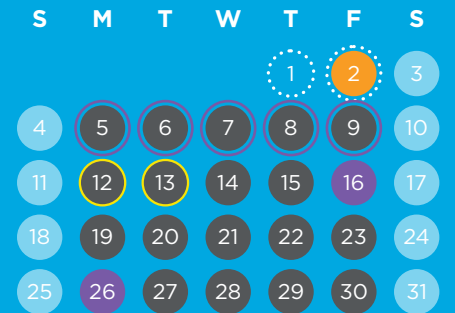

January Instructional Days: 9

February Instructional Days: 20

March Instructional Days: 14

April Instructional Days: 15

May Instructional Days: 21

June Instructional Days: 16

July Instructional Days: 8

August Instructional Days: 21

September Instructional Days: 22

October Instructional Days: 14

November Instructional Days: 22

December Instructional Days: 2

Term Dates: 19 January- 18 March, 2022 (43 Days) | 6 April- 24 June, 2022 (52 Days) | 20 July- 30 September, 2022 (51 Days) | 12 October- 2 December, 2022 (38 Days)
School Hours: Grade 8 and 9 Regular Days 7:30am- 2:30pm. Grade 10 and 11 Regular Days 7:30am- 2:45pm. Minimum Days 7:30am-1:00pm.
Report Card Conferences: Held after school, with no change in instructional hours. 5-7 April, 2022 | 19-21 July, 2022 | 11-13 October, 2022
Minimum Days: 18 March, Last Day of Term 1 for Scholars | 1-21 June, FET minimum days, Mid-year exams | 24 June, Last Day of Term 2 for Scholars | 30 September, Last Day of Term 3 for Scholars | 16 November-2 December, End-of-Year Examinations | 2 December, Last Day of Term 4 for Scholars
Public Holidays: 1 January - New Year's Day | 21 March - Human Rights Day | 15 April - Good Friday | 18 April - Family Day | 1 May - Workers' Day | 2 May - School holiday | 16 June - Youth Day | 17 June - School holiday | 8 August - School holiday | 9 August National Women's Day | 24 September - Heritage Day | 16 December - Day of Reconciliation | 25 December - Christmas Day | 26 December - Day of Goodwill **Instructional Days:** 184 total