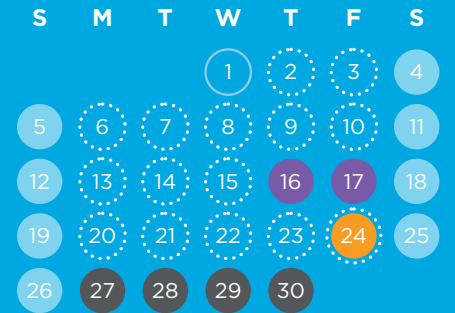

January Instructional Days: 9

February Instructional Days: 20

March Instructional Days: 14

April Instructional Days: 15

May Instructional Days: 21

June Instructional Days: 16

July Instructional Days: 8

August Instructional Days: 21

September Instructional Days: 22

October Instructional Days: 14

November Instructional Days: 22

December Instructional Days: 2

Term Dates: 19 January- 18 March, 2022 (43 Days) | 6 April- 24 June, 2022 (52 Days) | 20 July- 30 September, 2022 (51 Days) | 12 October- 2 December, 2022 (38 Days)
School Hours: Grade 8 and 9 Regular Days 7:30am- 2:30pm. Grade 10 and 11 Regular Days 7:30am- 2:45pm. Minimum Days 7:30am-1:00pm.
Report Card Conferences: Held after school, with no change in instructional hours. 5-7 April, 2022 | 19-21 July, 2022 | 11-13 October, 2022
Minimum Days: 18 March, Last Day of Term 1 for Scholars | 1-21 June, FET minimum days, Mid-year exams | 24 June, Last Day of Term 2 for Scholars | 30 September, Last Day of Term 3 for Scholars | 16 November-2 December, End-of-Year Examinations | 2 December, Last Day of Term 4 for Scholars
Public Holidays: 1 January - New Year's Day | 21 March - Human Rights Day | 15 April - Good Friday | 18 April - Family Day | 1 May - Workers' Day | 2 May - School holiday | 16 June - Youth Day | 17 June - School holiday | 8 August - School holiday | 9 August National Women's Day | 24 September - Heritage Day | 16 December - Day of Reconciliation | 25 December - Christmas Day | 26 December - Day of Goodwill **Instructional Days:** 184 total