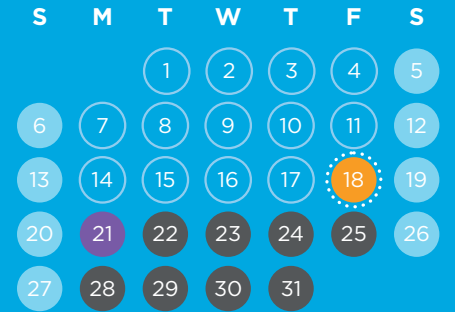

2022 HIGH SCHOOL INSTRUCTIONAL CALENDAR Grades 8-11

Key

- School term starts
- School term ends
- Public and school holidays (Closed for Scholars and Staff)
- Staff Workdays (Exam Marking)
- Minimum day
- Term holidays (Schools closed)
- Professional development & staff workdays (closed for Scholars)
- Leader Workdays (closed for Scholars)
- All Staff Workdays
- Data day (All staff)

January Instructional Days: 9

February Instructional Days: 20

March Instructional Days: 14

April Instructional Days: 15

May Instructional Days: 21

June Instructional Days: 16

July Instructional Days: 8

August Instructional Days: 21

September Instructional Days: 22

October Instructional Days: 14

November Instructional Days: 22

December Instructional Days: 2

Term Dates: 19 January- 18 March, 2022 (43 Days) | 6 April- 24 June, 2022 (52 Days) | 20 July- 30 September, 2022 (51 Days) | 12 October- 2 December, 2022 (38 Days)
School Hours: Grade 8 and 9 Regular Days 7:30am- 2:30pm. Grade 10 and 11 Regular Days 7:30am- 2:45pm. Minimum Days 7:30am-1:00pm.
Report Card Conferences: Held after school, with no change in instructional hours. 5-7 April, 2022 | 19-21 July, 2022 | 11-13 October, 2022
Minimum Days: 18 March, Last Day of Term 1 for Scholars | 1-21 June, FET minimum days, Mid-year exams | 24 June, Last Day of Term 2 for Scholars | 30 September, Last Day of Term 3 for Scholars | 16 November-2 December, End-of-Year Examinations | 2 December, Last Day of Term 4 for Scholars
Public Holidays: 1 January - New Year's Day | 21 March - Human Rights Day | 15 April - Good Friday | 18 April - Family Day | 1 May - Workers' Day | 2 May - School holiday | 16 June - Youth Day | 17 June - School holiday | 8 August - School holiday | 9 August National Women's Day | 24 September - Heritage Day | 16 December - Day of Reconciliation | 25 December - Christmas Day | 26 December - Day of Goodwill **Instructional Days:** 184 total