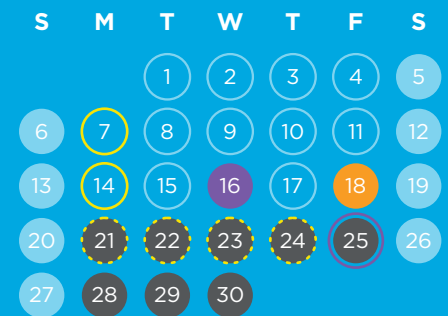

Instructional Days: 22

April

Instructional Days: 12

May

Instructional Days: 21

June

Instructional Days: 13

July

Instructional Days: 5

August

Instructional Days: 21

September

Instructional Days: 21

October

Instructional Days: 14

November

Instructional Days: 22

December

Instructional Days: 8

Term Dates: 20 January - 31 March (50 days) | 13 April - 18 June (46 days) | 26 July - 30 September (47 days) | 12 October - 10 December (44 days)

School Hours: Grade R and 1 Regular Days 7:45am- 2:30pm | Grade 2 and 3 Regular Days 7:45am- 3:00pm | Grades 4-7 Regular Days 7:45am-3:30pm