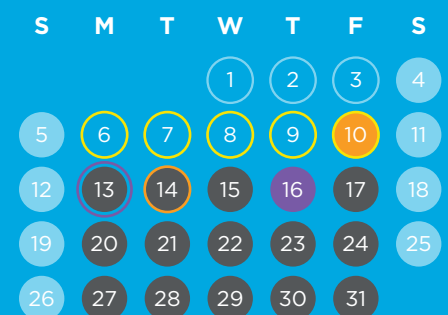

Instructional Days: 5

August

Instructional Days: 21

September

Instructional Days: 21

October

Instructional Days: 14

November

Instructional Days: 22

December

Instructional Days: 8

Term Dates: 20 January - 31 March (50 days) | 13 April - 18 June (46 days) | 26 July - 30 September (47 days) | 12 October - 10 December (44 days)

School Hours: Grade R and 1 Regular Days 7:45am- 2:30pm | Grade 2 and 3 Regular Days 7:45am- 3:00pm | Grades 4-7 Regular Days 7:45am-3:30pm

Minimum Days: 7:45am - 1:00pm **Report Card Conferences (Minimum Days):** 13-16 April | 13-16 July | 7-10 December

Public Holidays: 1 January - New Year's Day | 21 March - Human Rights Day | 22 March - Public Holiday | 2 April - Good Friday | 5 April - Family Day