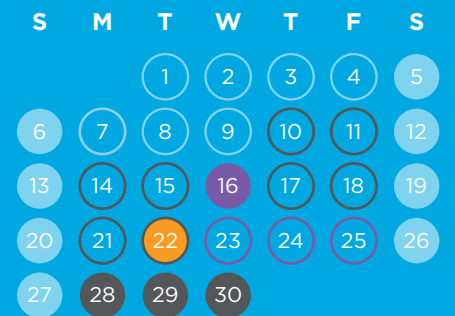

June

Instructional Days: 15