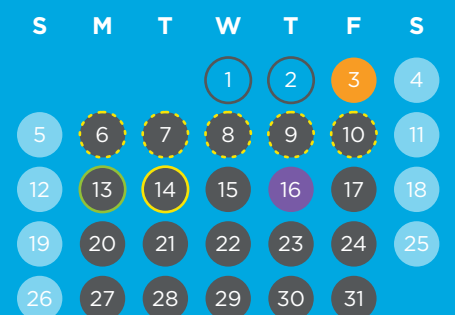

September

Instructional Days: 21

October

Instructional Days: 15

November

Instructional Days: 22

December

Instructional Days: 3

Term Dates: 18 January - 30 March (51 days) | 13 April - 22 June (48 days) | 26 July - 29 September (47 days)
11 October - 3 December (40 days) **School Hours:** Grades 8 and 9: 7:30am - 2:45pm, Grade 10: 7:30am - 2:30pm.

Exam Dismissal: Grades 8 and 9: 7:30am - 1:00pm, Grade 10: 7:30am - 1:30pm.

Minimum Days: 7:30am - 1:30pm, no minimum days from term 3.

Public Holidays: 1 January - New Year's Day | 21 March - Human Rights Day | 22 March - Public Holiday | 2 April - Good Friday | 5 April - Family Day
26 April - School Holiday | 27 April - Freedom Day | 1 May - Workers' Day | 16 June - Youth Day | 9 August - National Women's Day | 24 September - Heritage Day
16 December - Day of Reconciliation | 25 December - Christmas Day | 26 December - Day of Goodwill **Instructional Days:** 191 total