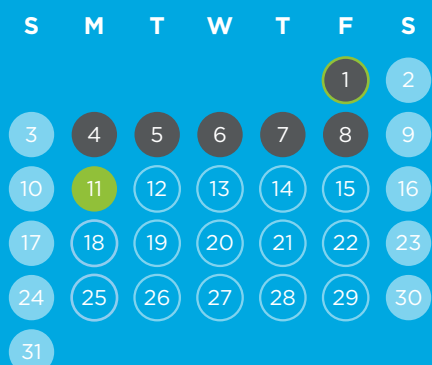

May

Instructional Days: 21

June

Instructional Days: 15

July

Instructional Days: 5

August

Instructional Days: 21

September

Instructional Days: 21

October

Instructional Days: 15

November

Instructional Days: 22

December

Instructional Days: 3

Term Dates: 18 January - 30 March (51 days) | 13 April - 22 June (48 days) | 26 July - 29 September (47 days)
11 October - 3 December (40 days) **School Hours:** Grades 8 and 9: 7:30am - 2:45pm, Grade 10: 7:30am - 2:30pm.