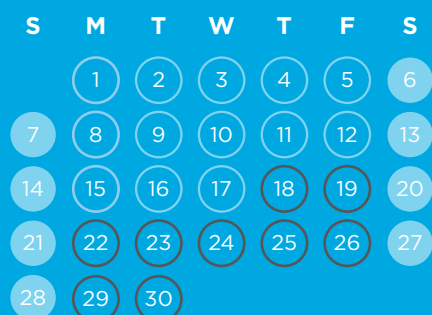

September

Instructional Days: 21

October

Instructional Days: 15

November

Instructional Days: 22

December

Instructional Days: 3

Term Dates: 18 January - 30 March (51 days) | 13 April - 22 June (48 days) | 26 July - 29 September (47 days)
11 October - 3 December (40 days) **School Hours:** Grades 8 and 9: 7:30am - 2:45pm, Grade 10: 7:30am - 2:30pm.